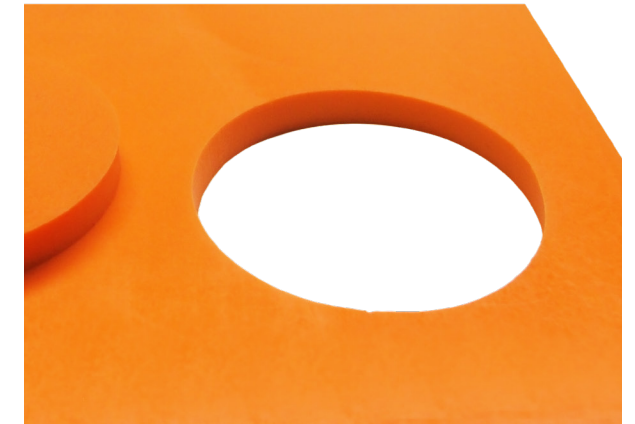

STROBEL Board

Foot Protection

Mitigate Fear. Prevent Injury.

D30's dilatant materials are designed to absorb and dissipate energy in response to blunt force impact.

D30® strobel boards offer a simple solution to adding increased protection and comfort to a range of footwear. The unique decell material reduces transmitted force into the body and provides a comfortable feel throughout the footstrike.

Product Features

- Features D30® patented technology
- Bonded to durable, premium fabric
- The latest in our strobel sheet offering
- Low profile
- Ideal for any in-shoe application from sports to industrial to military
- Cosmo fabric available

STROBEL Board

Foot Protection

Product Details

Product Name	Black Fabric Backed 3.5mm	Black Fabric Backed 6mm	White Fabric Backed 3mm	White Fabric Backed w/ D30 Logo 3mm
Product Code	11343	11500	11754	11896
Dimensions (mm)	380 x 350	380 x 350	380 x 350	380 x 350
Thickness (mm)	3.5mm	6mm	3mm	3mm

a.

b.

c.

KEY FEATURES

- a. integration example
- b. easy to die-cut
- c. bonded to durable, premium fabric